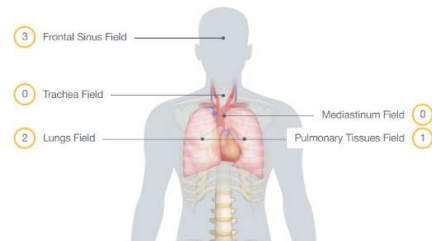

BWS Voice Scan

Technology advances faster and faster. Now, this same energy scan can be done via internet – by a simple **analysis voice of your voice**. Sounds phantastic? It is phantastic!

And even better: Those homeopathic drops, that can correct all these imbalances, can be sent directly to you. They are called 'infoceuticals' and help you to health and wellness.

It does not matter where in the world you are – a scan can be done from anywhere

The results will be discussed in an online meeting – 1 hour.

If you want to know which of your body functions need support for you overall wellness and healing book your scan now. Call me on **0800 407246** or email to. ask@drjoe.co.nz

Jorg Prinz – Naturopath Energy Health Clinic – www.drjoe.co.nz